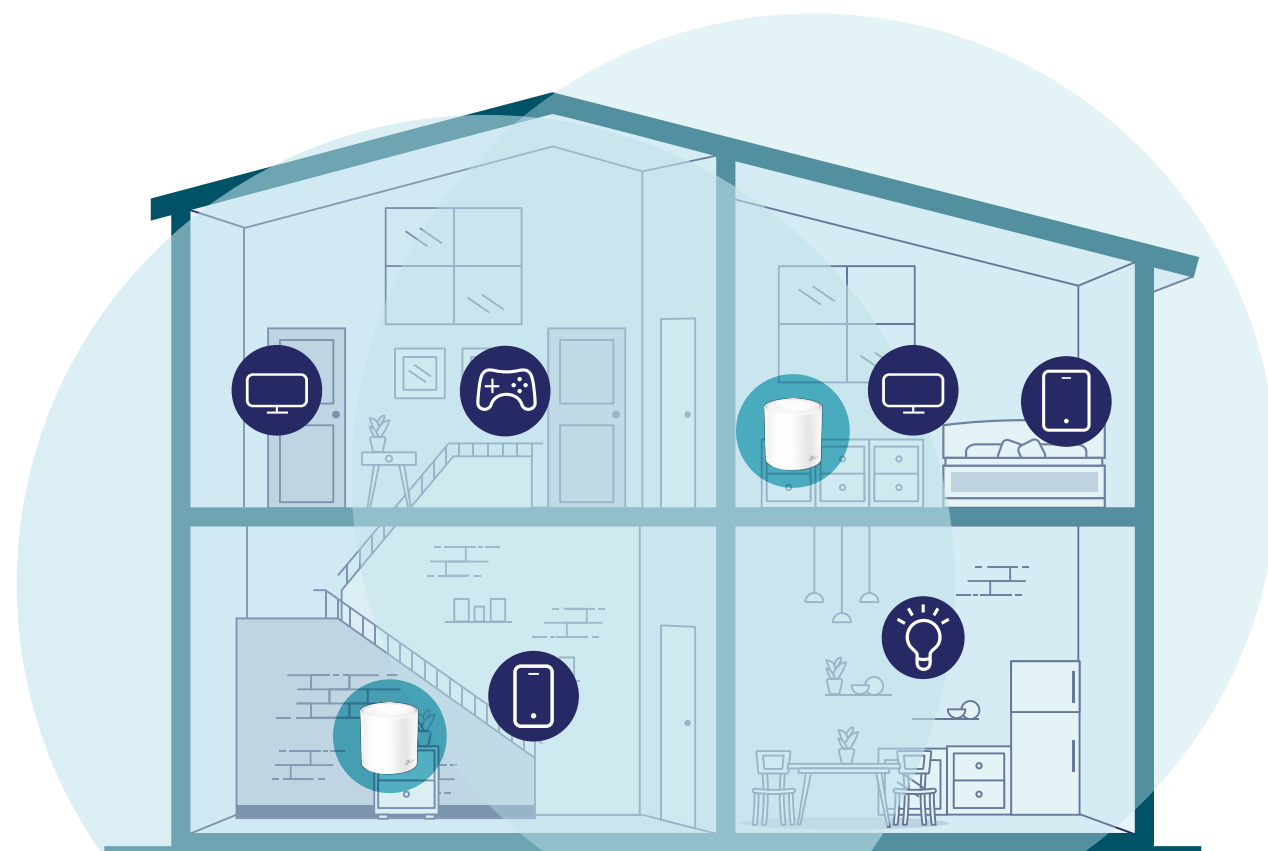

deco™

Next-Gen AX1800 Whole Home
Mesh Wi-Fi System

AX1800 Whole Home Mesh Wi-Fi System

Full Home Coverage

Deco W3600

Highlights

Full Home Coverage, From the Bedroom to the Backyard

CONNECT OVER
150 DEVICES*

One Name, One Password

Creating a single network that keeps you connected wherever you are in your home.

Simple Setup

Installing Deco W3600 is fast and easy. Just unpack the system, download the Deco app and follow its onscreen directions.

Features

Robust Parental Controls

Manage content and control when each device can access the internet

- **Profiles** – Create a profile for each family member, and manage them individually
- **Content Filter** – Four levels are available for filtering content, each catering to a specific age group
- **Time Controls** – Set daily time limits for the total time spent online and block a person's internet access between certain times
- **Pause the Internet** – Pause a family member's internet and resume it whenever you like

Assisted Setup

Easily set up Decos and find the ideal spot to place each unit

- **Auto Connection Test** – Test the internet connection of your Decos and helps to identify a suitable location for them
- **Remote Management** – Manage your Deco network from a smartphone or tablet via the app, no matter where you find yourself
- **Online Upgrade** – Keep informed of the latest firmware updates