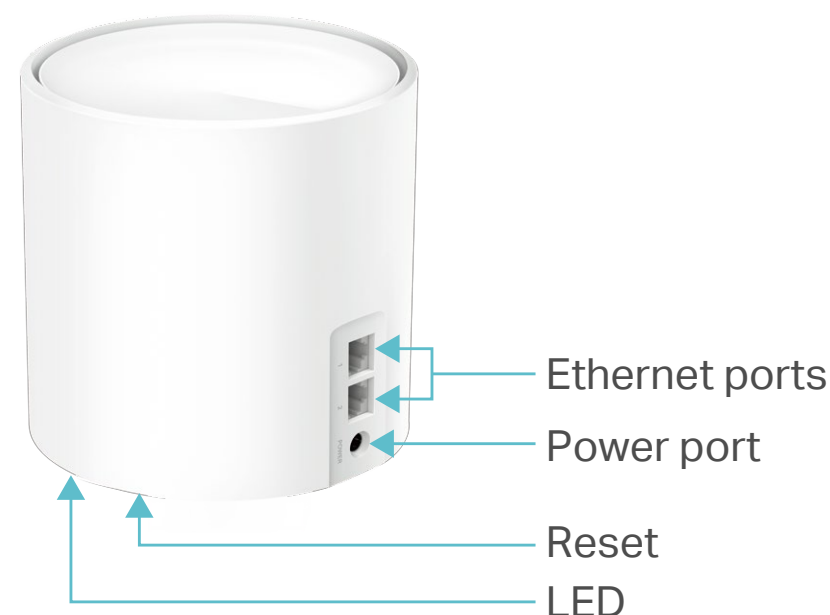

Work with All Deco Models

Form a Mesh network with your desired Deco models

All Deco models can work together. Just expand Mesh Wi-Fi coverage anytime by adding more Decos

Specifications

Hardware

- Ethernet Port: 2 10/100/1000 Mbps RJ45 ports
- Button: 1 RESET button on the underside
- Antenna: 4 internal omni-directional antennas
- Flash: 128 MB Nand Flash
- SDRAM: 512 MB DDR3
- Power Consumption (with power adapter): 13.5 W max
- Dimensions (W × D × H): 4.33 × 4.33 × 4.49 in (110 × 110 × 114 mm)
- Power Adapter Input: 100-240 V ~ 50-60 Hz 0.6 A
- Power Adapter Output: 12 V \equiv 1.5 A